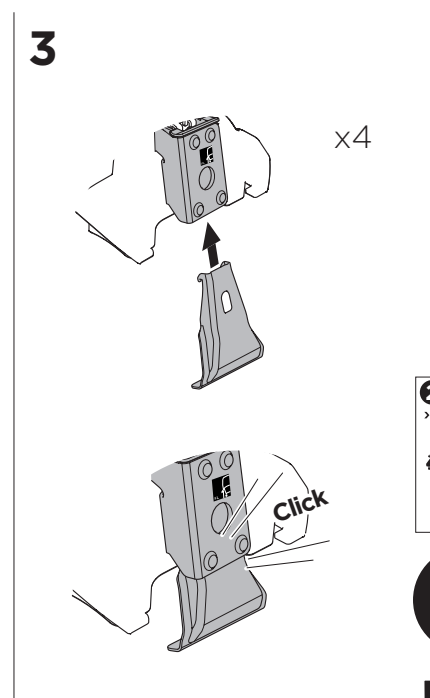

1

Kit 5160

NISSAN Frontier, 4-dr Pickup Double Cab, 05-15
 NISSAN Navara, 4-dr Pickup Double Cab, 05-15

ISO 11154-E

THULE WingBar Evo THULE WingBar Edge THULE WingBar THULE SquareBar	Evo X (scale)	Edge X (scale)
NISSAN Frontier , 4-dr Pickup Double Cab, 05-15	46,5	D
NISSAN Navara , 4-dr Pickup Double Cab, 05-15	46,5	D

THULE ProBar THULE SlideBar	X (mm/inch)
NISSAN Frontier , 4-dr Pickup Double Cab, 05-15	1116 mm / 43 7/8"
NISSAN Navara , 4-dr Pickup Double Cab, 05-15	1116 mm / 43 7/8"

THULE WingBar Evo THULE WingBar Edge THULE WingBar THULE SquareBar	Evo Y (scale)	Edge Y (scale)
NISSAN Frontier , 4-dr Pickup Double Cab, 05-15	45	G
NISSAN Navara , 4-dr Pickup Double Cab, 05-15	45	G

THULE ProBar THULE SlideBar	Y (mm/inch)
NISSAN Frontier , 4-dr Pickup Double Cab, 05-15	1101 mm / 43 3/8"
NISSAN Navara , 4-dr Pickup Double Cab, 05-15	1101 mm / 43 3/8"

	W (mm/inch)	Z (mm/inch)
NISSAN Frontier , 4-dr Pickup Double Cab, 05-15	700 mm / 27 1/2"	275 mm / 10 7/8"
NISSAN Navara , 4-dr Pickup Double Cab, 05-15	700 mm / 27 1/2"	275 mm / 10 7/8"